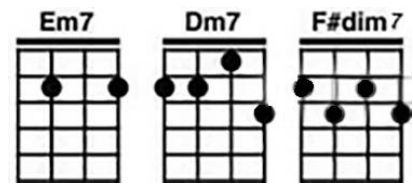

I'll Have To Say I Love You In A Song.

This Song is for Research and Personal Use Only

Key of C

Standard Chords +

(Intro:) C Em7 Dm7 G7 (x2)

(Ladies)

C Well, I know it's kind of Em7 late, Dm7 I hope I didn't G7 wake you,
But what I C got to say can't Em7 wait, Dm7 I know you'd under-G7-stand,
F Ev'ry time F#dim7 I tried to tell you the E7 words just came out F wrong
So I'll C have to say I G7 love you in a F song. C

(Ladies)

C Yeah I know it's kind of Em7 strange, Dm7 but ev'ry time I'm G7 near you,
I just C run out of things to Em7 say, Dm7 I know you'd under-G7-stand
F Ev'ry time F#dim7 I tried to tell you, the E7 words just came out F wrong
So I'll C have to say I G7 love you in a F song. C

(Harmonica Solo ?)

(ALL)

C Well, I know it's kind of Em7 late, Dm7 I hope I didn't G7 wake you,
But what I C got to say can't Em7 wait, Dm7 I know you'd under-G7-stand
F Ev'ry time F#dim7 I tried to tell you , the E7 words just came out F
wrong So I'll C have to say I G7 love you in a F song. C

(All)

C Yeah I know it's kind of Em7 strange, Dm7 but ev'ry time I'm G7 near you,
I just C run out of things to Em7 say, Dm7 I know you'd under-G7-stand
F Ev'ry time F#dim7 I tried to tell you the E7 words just came out F wrong
So I'll C have to say I G7 love you in a F song. C
So I'll C have to say I G7 love you in a F song. C